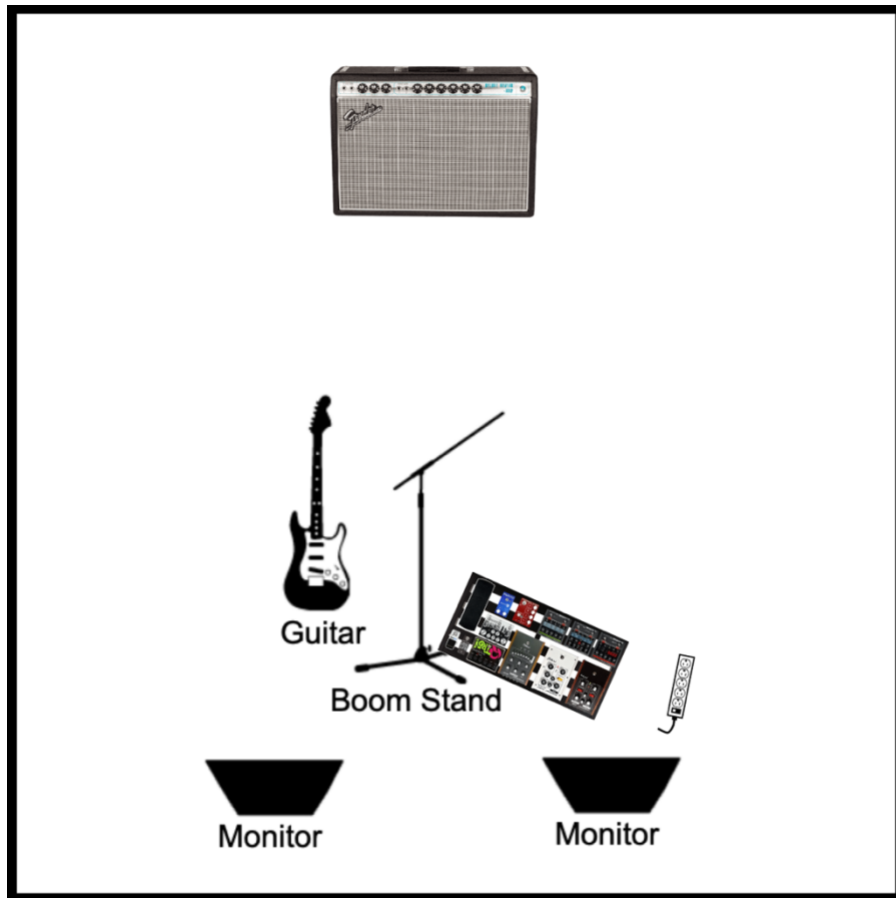

## Stage Plot

- 1 – Boom Stand
- 1 – Dynamic Vocal Mic (Shure SM58)
- 1 – XLR Cable for the Mic
- 5 – ¼ inch Instrument cables (6-10 feet)
- 1 – Power Strip close to Mic
- 1-2 – Monitors/Wedges on stage (dependent on stage size)